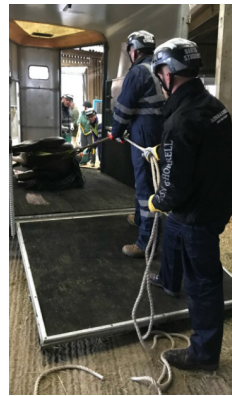

Multi-use large animal rescue education unit

The Horse Trust in partnership with BARTA (British Animal Rescue and Trauma Care Association) has developed bespoke equine rescue training courses to meet the needs of the Police, Highways England, the Fire and Rescue Service (FRS), veterinary professionals and frontline agencies dealing with equines in crisis. We currently deliver award-winning and industry-leading training from The Horse Trust's site in Buckinghamshire for emergency responders, which provides them with the skills needed to deal with horses during frightening and life-threatening situations. There is a clear need to target more professionals and communities to disseminate the

Additionally, this versatile and multi-use vehicle could be used as an equine and large animal ambulance, as the same equipment is required both for the training of rescue and the rescues themselves. Currently equine ambulances are not well equipped to deal with trauma on-site meaning the horse or large animal needs to be taken back to a trauma centre for treatment. However, with the innovative pod design, this vehicle would bring trauma care to the animal which gives them the best possible chance at survival.